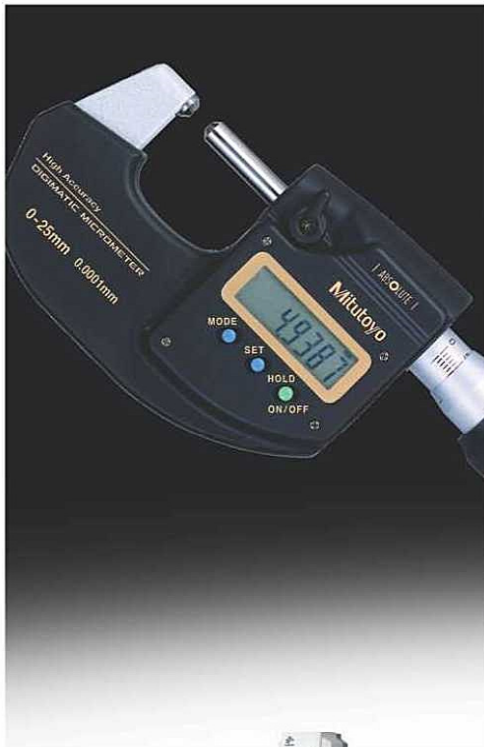

Precision Measuring Equipment

The Complete Range

JAPANESE QUALITY
by Mitutoyo

Mitutoyo South Asia Pvt. Ltd.
C-122, Okhla Industrial Area,
Phase-I, New Delhi 110020, India

Tel : + 91 - 11 - 2637 2090
Email : delhi @mitutoyoindia.com
Website : www.mitutoyoindia.com